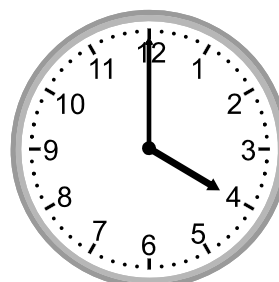

Name _____

Time to the Quarter Hour: Digital and Analog

Show the time for each clock.

1.

12:15

2.

12:45

3.

8:45

4.

5:15

5.

3:15

6.

8:00

7.

8:15

8.

12:00

9.

3:30

10.

7:45

11.

9:15

12.

4:00