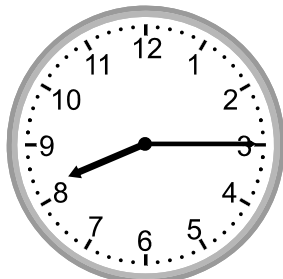

# Time to the Quarter Hour: Digital and Analog

Show the time for each clock.

1.

8:15

2.

3.

4.

11:15

10.

8:30

11.

7:30

12.

10:30

Name \_\_\_\_\_

# Time to the Quarter Hour: Digital and Analog

Show the time for each clock.

1.

8:15

2.

11:45

3.

6:45