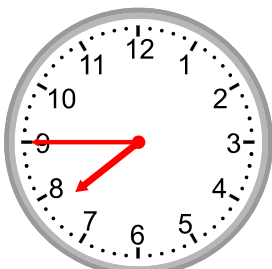

# Time to the Quarter Hour: Digital and Analog

Show the time for each clock.

1.

2.

3.

4.

5.

6.

# Time to the Quarter Hour: Digital and Analog

Show the time for each clock.

1.

11:30

2.

1:30

3.

4:15

4.

10:15

5.

7:45

6.

6:00

7.

5:45