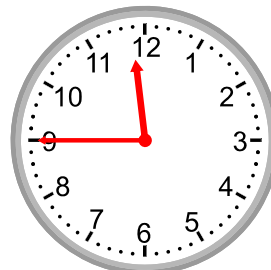

# Time to the Quarter Hour: Digital and Analog

Show the time for each clock.

1.

2.

3.

4.

5.

6.

# Time to the Quarter Hour: Digital and Analog

Show the time for each clock.

1.

11:30

2.

1:30

3.

4:15

4.

10:15

5.

7:45

6.

6:00

7.

5:45

8.

7:15

9.

11:45

10.

11:00

11.

6:45