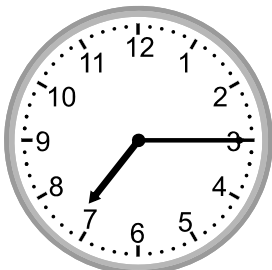

Name _____

Time to the Quarter Hour: Digital and Analog

Show the time for each clock.

1.

11:30

2.

1:30

3.

4:15

4.

10:15

5.

7:45

6.

6:00

7.

5:45

8.

7:15

9.

11:45

10.

11:00

11.

6:45

12.

9:30