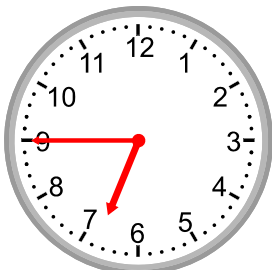

# Time to the Quarter Hour: Digital and Analog

Show the time for each clock.

1.

2.

3.

4.

5.

6.

# Time to the Quarter Hour: Digital and Analog

Show the time for each clock.

1.

11:30

2.

1:30

3.

4:15

4.

10:15

5.

7:45

6.

6:00

7.

5:45

8.

7:15

9.

11:45

10.

11:00

11.

6:45