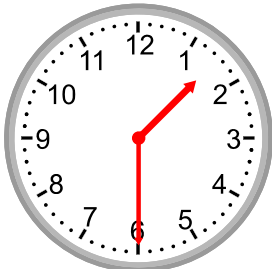

# Time to the Quarter Hour: Digital and Analog

Show the time for each clock.

1.

2.

3.

4.

5.

6.

# Time to the Quarter Hour: Digital and Analog

Show the time for each clock.

1.

11:30

2.

1:30

3.

4:15

4.

10:15

5.

7:45

6.

6:00

7.

5:45