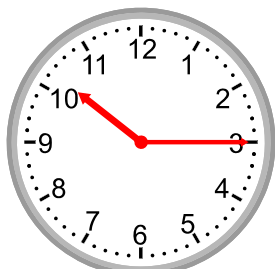

# Time to the Quarter Hour: Digital and Analog

Show the time for each clock.

1.

2.

3.

4.

5.

6.

# Time to the Quarter Hour: Digital and Analog

Show the time for each clock.

1.

11:30

2.

1:30

3.

4:15

4.

10:15

5.

7:45

6.

6:00

7.

5:45