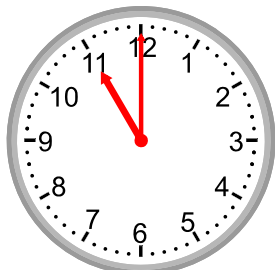

# Time to the Quarter Hour: Digital and Analog

Show the time for each clock.

1.

2.

3.

4.

5.

6.

# Time to the Quarter Hour: Digital and Analog

Show the time for each clock.

1.

11:30

2.

1:30

3.

4:15

4.

10:15

5.

7:45

6.

6:00

7.

5:45

8.

7:15

9.

11:45

10.

11:00

11.

6:45