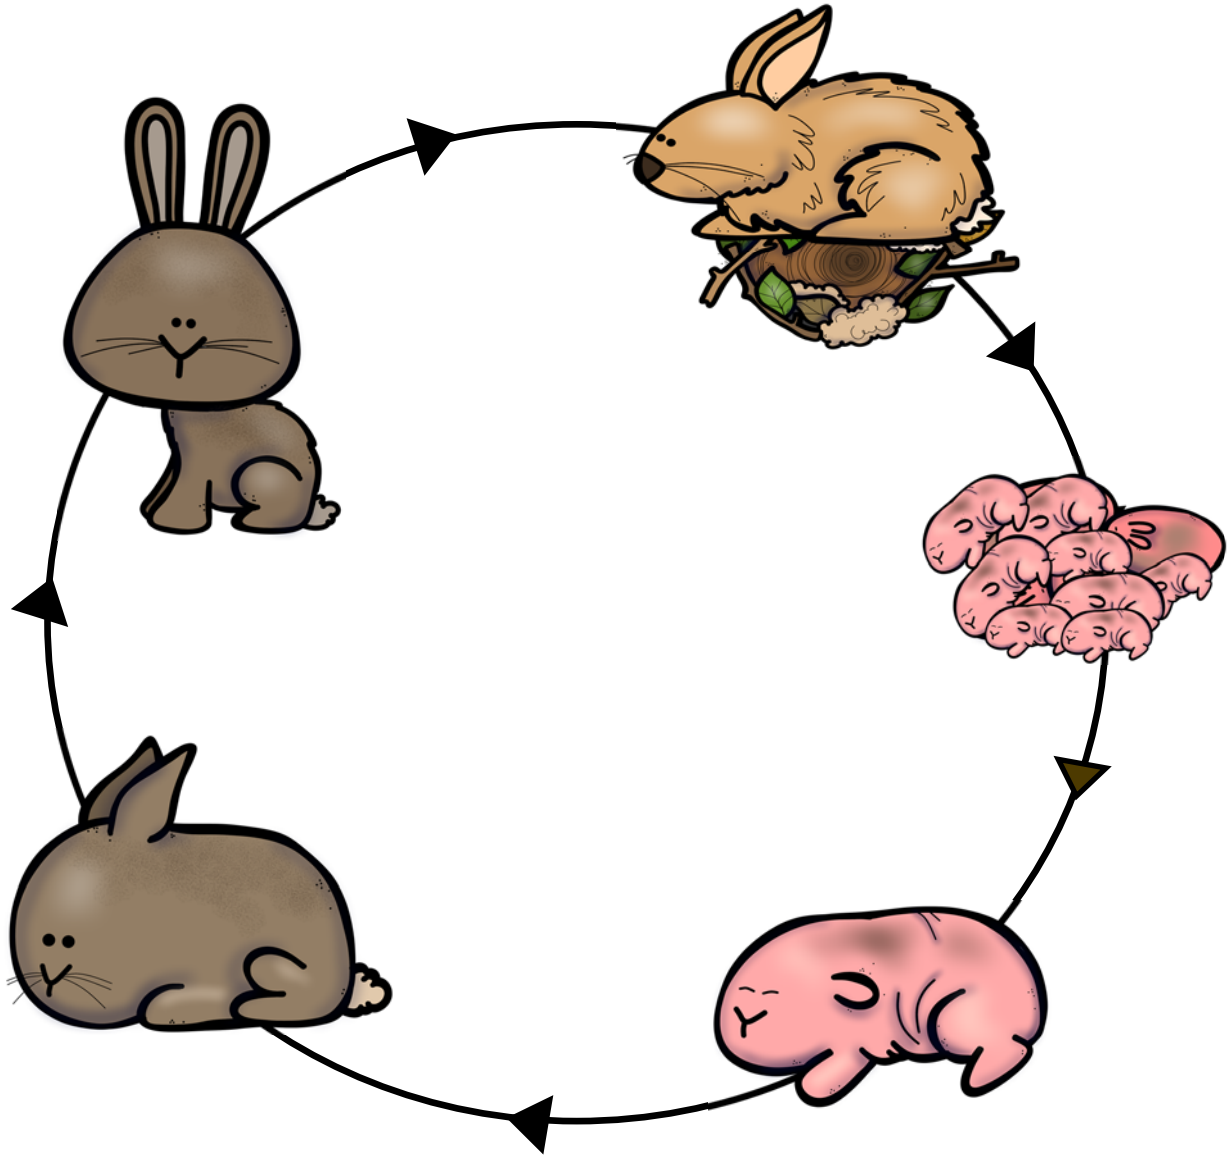

# Rabbit Life Cycle

Label each stage of the rabbit life cycle. Describe the changes at each stage. The life cycle of a baby rabbit from baby to adult is approximately 12 months as they go through the stages of newborn, adolescent, teenager to adult rabbit. Describe the changes at each stage. When a rabbit gives birth, they usually have between 5-12 babies rabbits.

mom on nest

infant rabbits

baby

adolescent

teenager