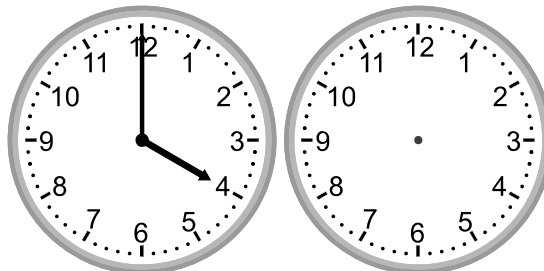

What time was it 3 hours 15 minutes ago?

7.