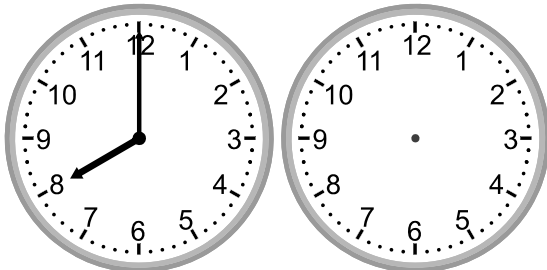

# What Time Was It?

Look at the time and draw the time to show what time it was:

1.

What time was it 2 hours 15 minutes ago?

2.

What time was it 2 hours 0 minutes ago?

3.

What time was it 1 hour 15 minutes ago?