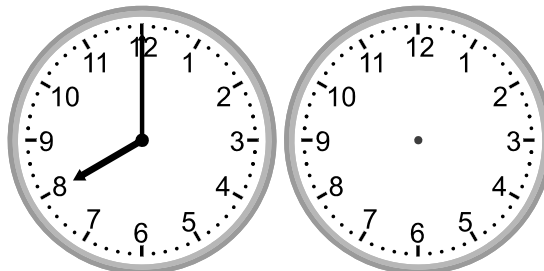

What time was it 3 hours 45 minutes ago?

5.