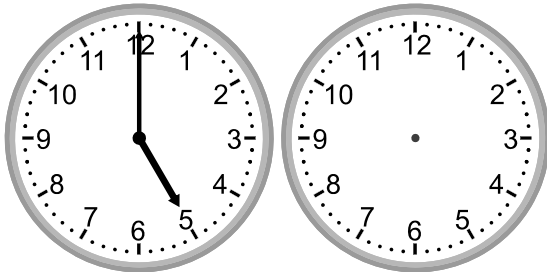

What time was it 2 hours 0 minutes ago?

8.