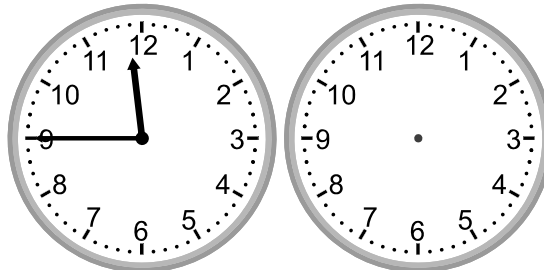

# What Time Was It?

Look at the time and draw the time to show what time it was:

1.

What time was it 2 hours 15 minutes ago?

2.

What time was it 2 hours 0 minutes ago?

3.

What time was it 1 hour 15 minutes ago?