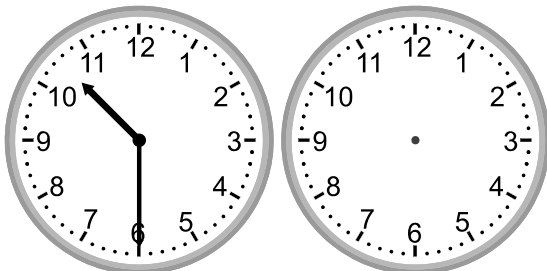

# What Time Was It?

Look at the time and draw the time to show what time it was:

1.

What time was it 2 hours 15 minutes ago?

2.

What time was it 2 hours 0 minutes ago?

3.

What time was it 1 hour 15 minutes ago?