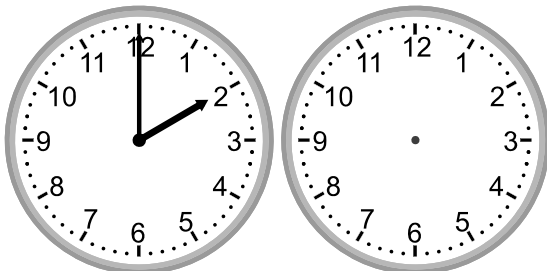

What time was it 3 hours 15 minutes ago?

6.