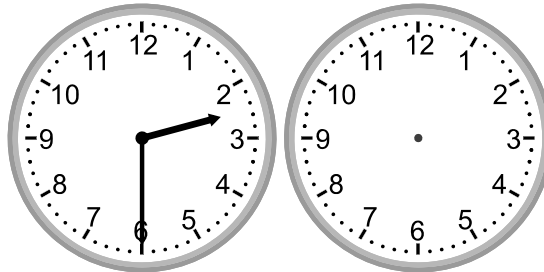

What time was it 1 hour 30 minutes ago?