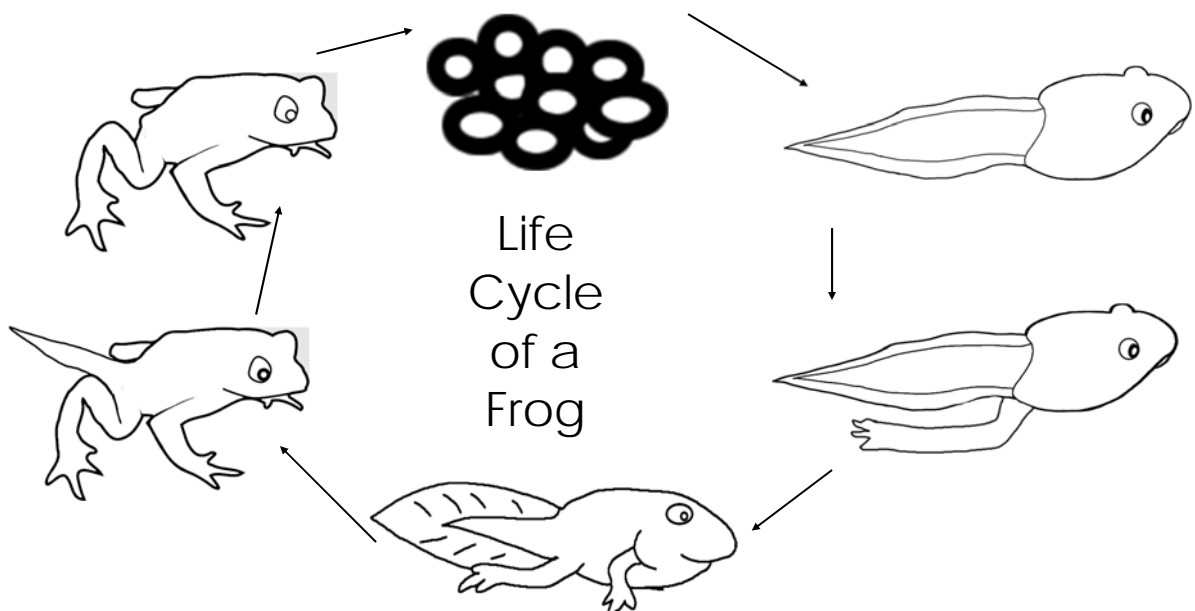

Life Cycle of a Frog

by _____

<http://worksheetplace.com>©

It takes about 6 to 21 days for the eggs to hatch.

<https://worksheetplace.com>©

The egg hatches, into a tadpole and begins swimming in about 7 days.

<https://worksheetplace.com>©

In about 6 weeks, the tadpole sprouts legs.

<https://worksheetplace.com>©

In about 9 weeks, the tadpole sprouts arms.

<http://worksheetplace.com>©

By about 12 weeks, the tadpole looks like a frog with a tail.

<http://worksheetplace.com>©

By about 16 weeks, the tadpole looks like a full grown frog.

<https://worksheetplace.com>©

The frog lays eggs and starts the whole process over again!

<https://worksheetplace.com>©