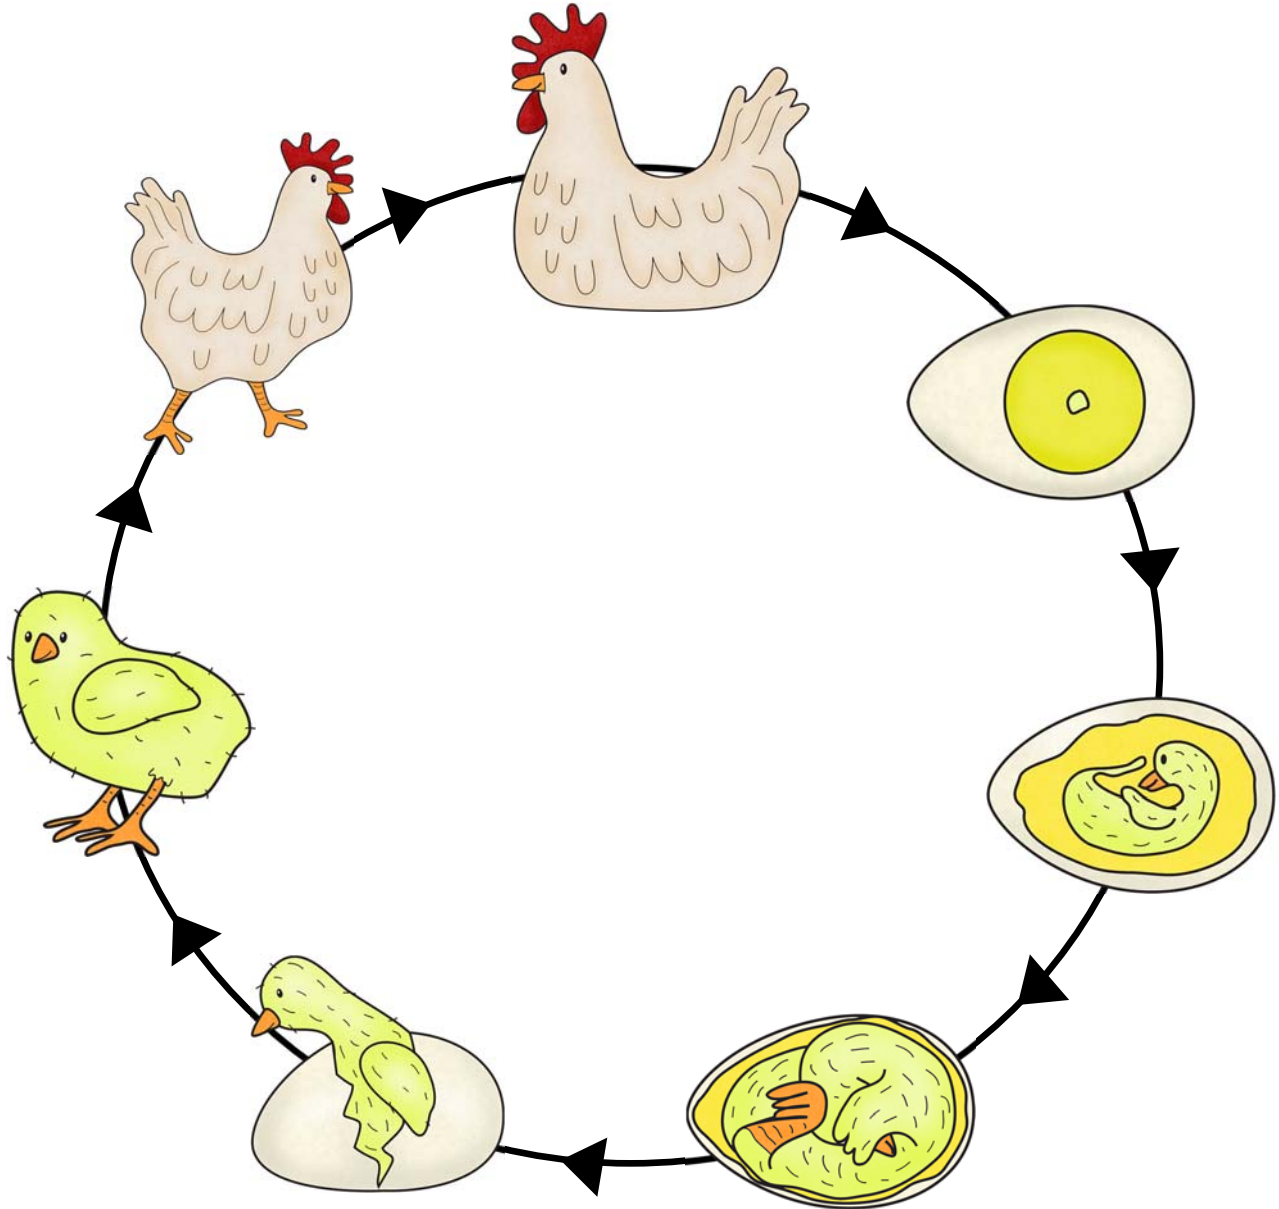

Name: _____

Chicken Life Cycle

Label each stage of the chicken life cycle. Describe the changes at each stage. The life cycle of a chicken from egg to adult chicken is approximately 16 weeks.

egg

start of embryo

growing embryo

growing embryo

hatchling

chick

pullet

hen

**If it's a male chick, instead of a pullet it would be cockerel and instead of a hen, it would be a rooster.*